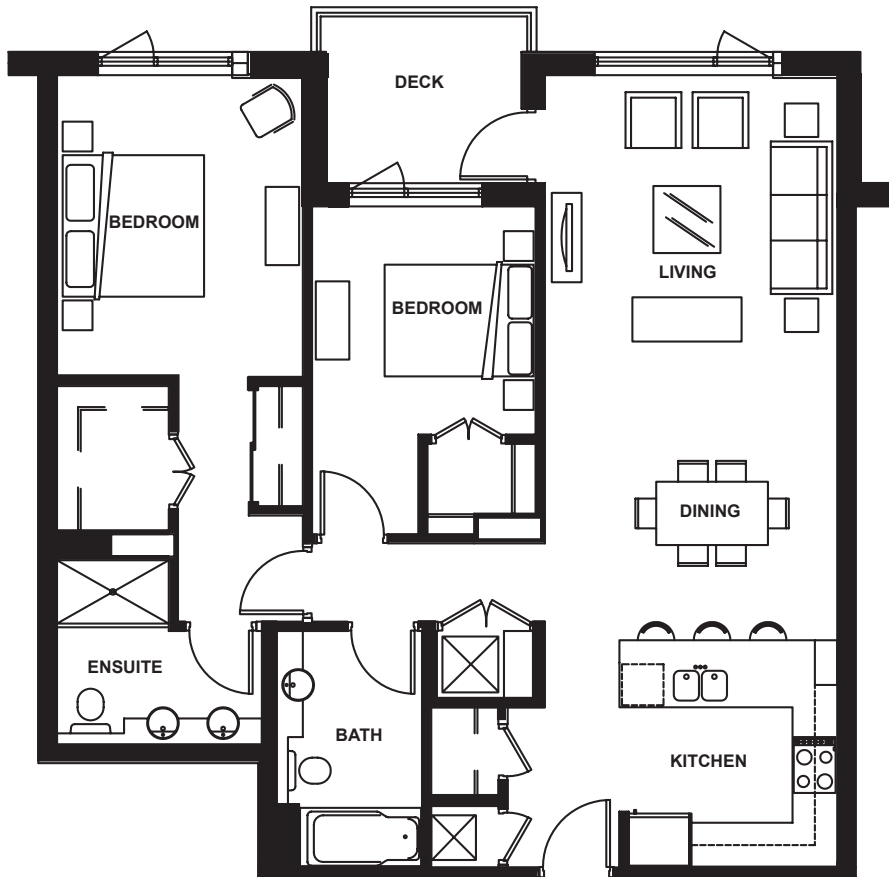

PLAN D

2 Bedroom
1,213 square feet

1st Floor

2nd Floor

3rd - 7th Floors

In a continuing effort to improve our product, we reserve the right to make modifications or changes to floorplans, materials, landscaping, specifications and features without notice. Some items are not available with every home. Floorplans may vary with unit locations. Square footage is approximate. Please consult a sales representative for additional information.