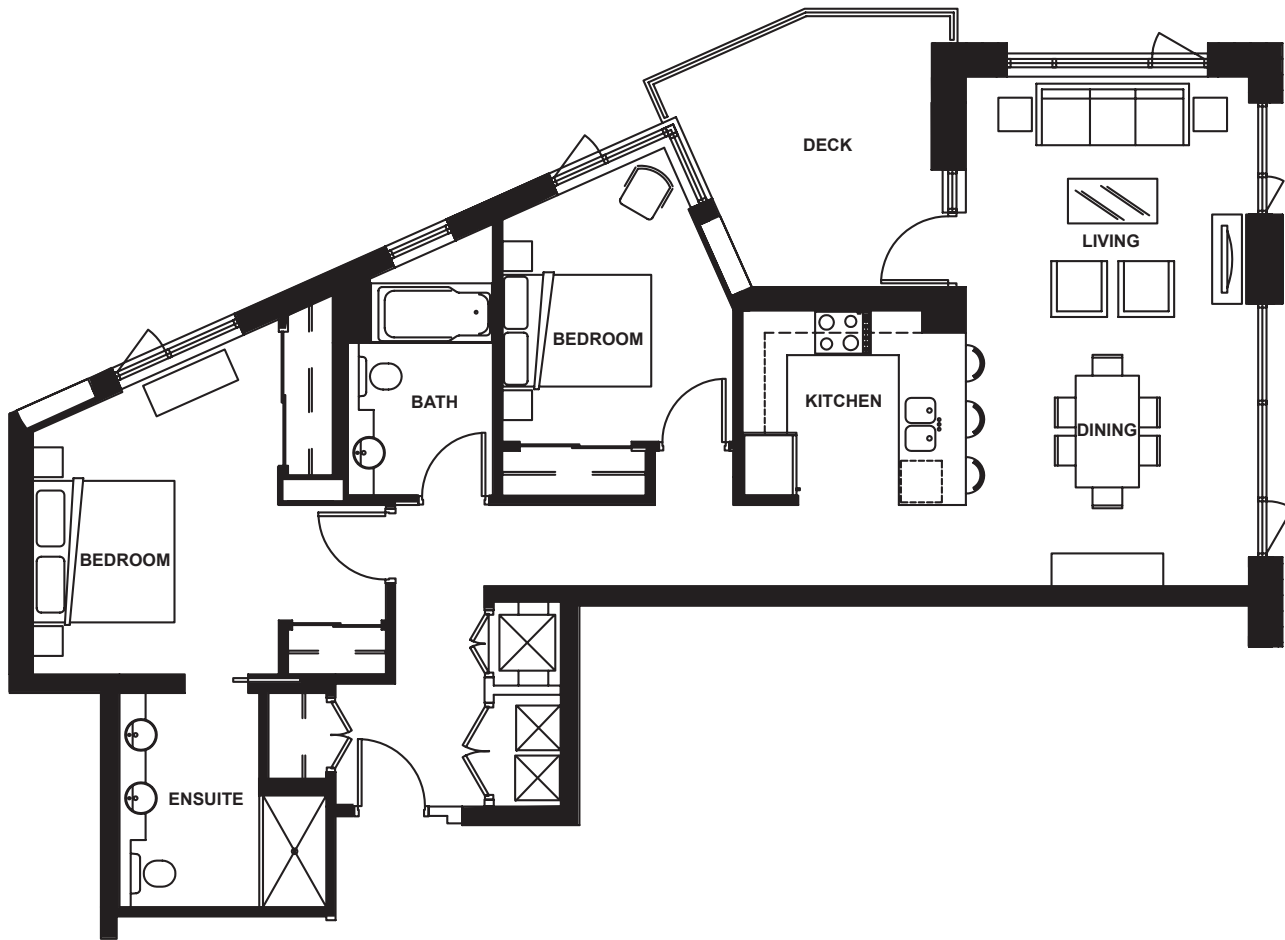

PLAN E

2 Bedroom
1,241 square feet

In a continuing effort to improve our product, we reserve the right to make modifications or changes to floorplans, materials, landscaping, specifications and features without notice. Some items are not available with every home. Floorplans may vary with unit locations. Square footage is approximate. Please consult a sales representative for additional information.