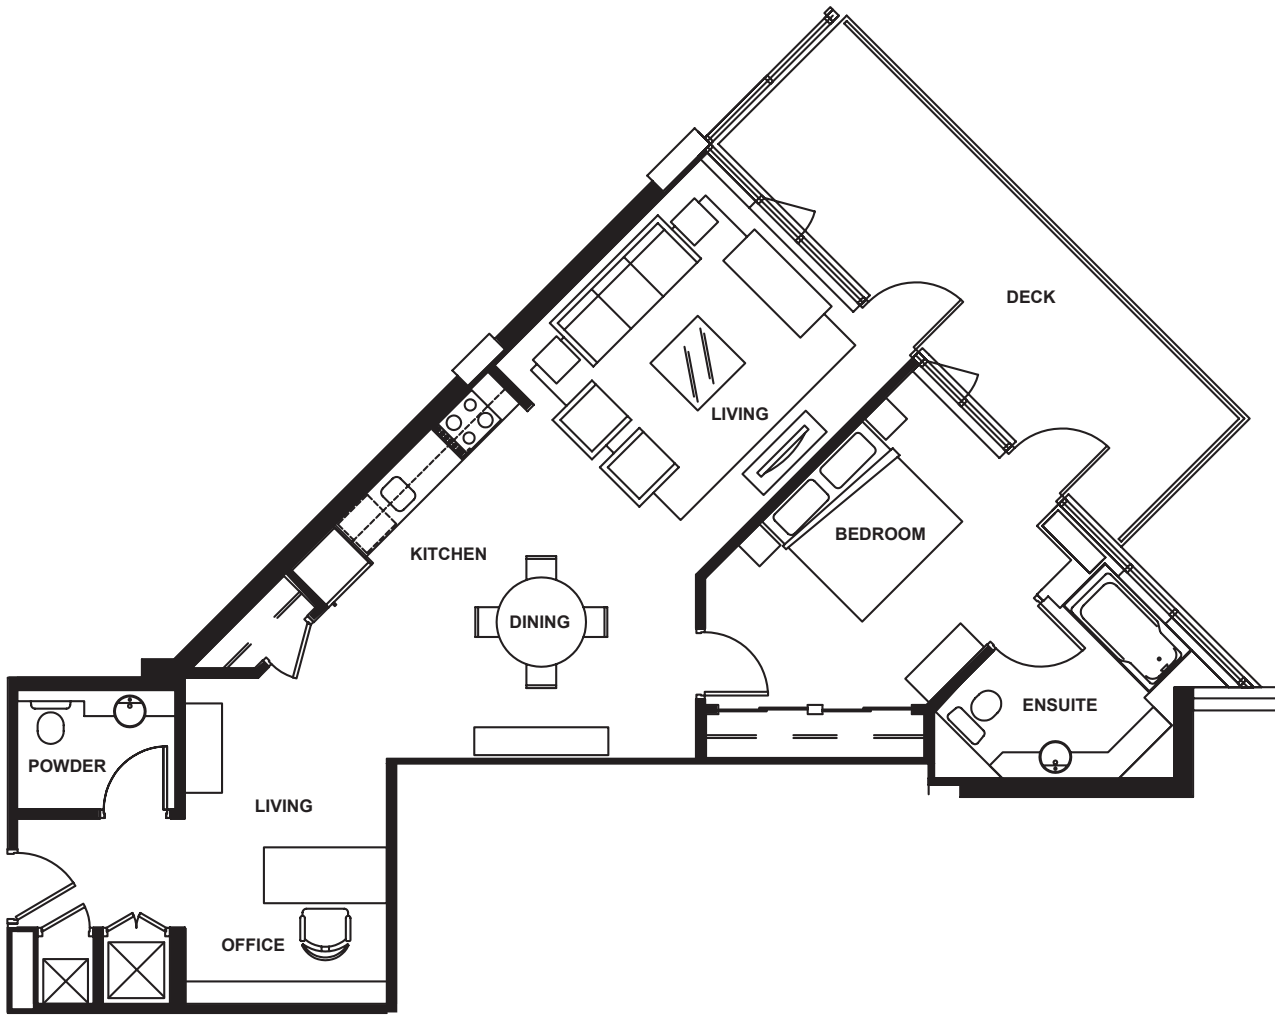

# PLAN F

1 Bedroom + Den  
990 square feet

*In a continuing effort to improve our product, we reserve the right to make modifications or changes to floorplans, materials, landscaping, specifications and features without notice. Some items are not available with every home. Floorplans may vary with unit locations. Square footage is approximate. Please consult a sales representative for additional information.*