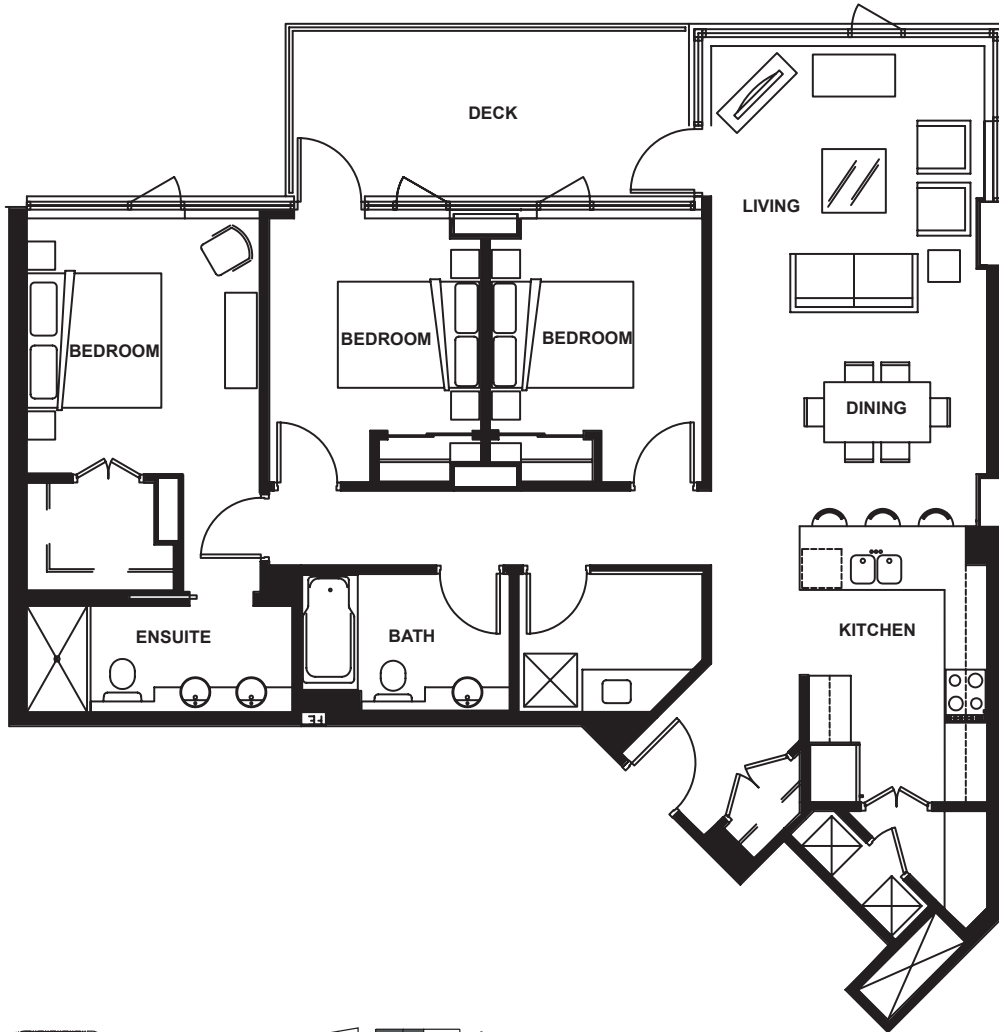

# PLAN G

3 Bedroom  
1,391 square feet

*In a continuing effort to improve our product, we reserve the right to make modifications or changes to floorplans, materials, landscaping, specifications and features without notice. Some items are not available with every home. Floorplans may vary with unit locations. Square footage is approximate. Please consult a sales representative for additional information.*